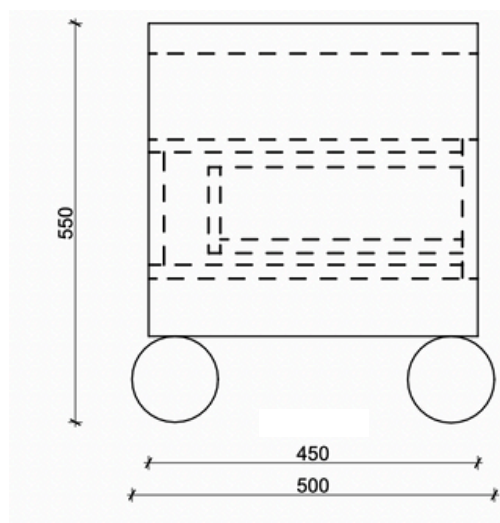

SPHERE BEDSIDE

Spec sheet

FRONT VIEW

SIDE VIEW

TOP VIEW

SIZE

H550 x W580 x D450mm

Leg Diameter 120mm

PACKAGING SIZE

H600 x W600 x D550mm. 30kg

WEIGHT

29kgs

CONSTRUCTION

Body: Wooden frame with ash veneer outer. The elements are joined together by a steel coupling system. Legs: solid ash wood. Stainless steel runners and hardware to join the parts.