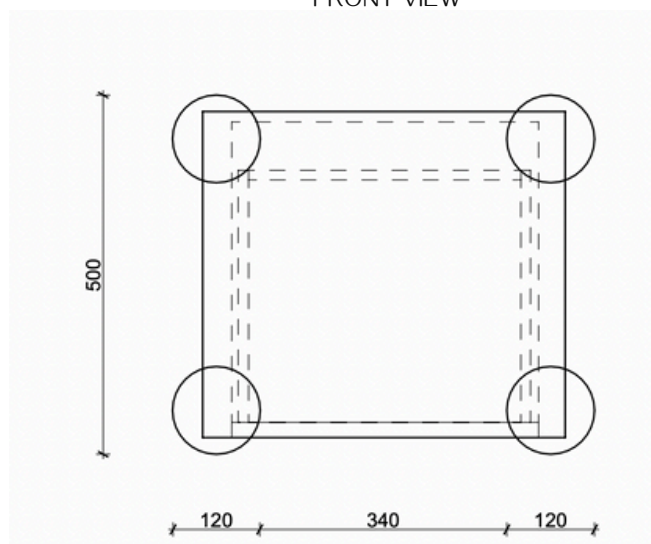

SPHERE BEDSIDE

Spec sheet

FRONT VIEW

SIDE VIEW

TOP VIEW

SIZE

H550 x W580 x D450mm

Leg Diameter 120mm

PACKAGING SIZE

H600 x W600 x D550mm. 30kg

WEIGHT

29kgs

CONSTRUCTION

Body: Wooden frame with ash veneer outer. The elements are joined together by a steel coupling system. Legs: solid ash wood. Stainless steel runners and hardware to join the parts.