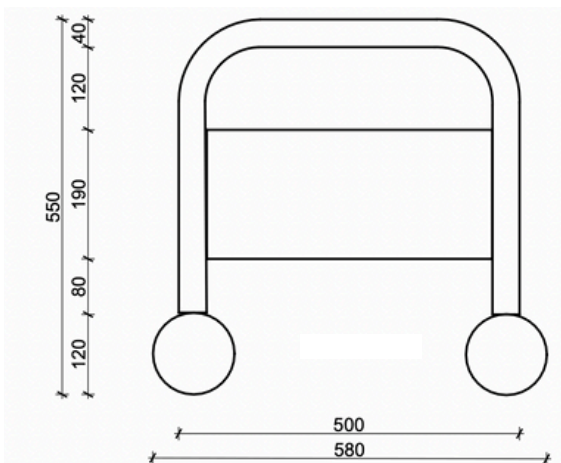

SPHERE BEDSIDE

Spec sheet

FRONT VIEW

SIDE VIEW

TOP VIEW

SIZE

H550 x W580 x D450mm

Leg Diameter 120mm

PACKAGING SIZE

H600 x W600 x D550mm. 30kg

WEIGHT

29kgs

CONSTRUCTION

Body: Wooden frame with ash veneer outer. The elements are joined together by a steel coupling system. Legs: solid ash wood. Stainless steel runners and hardware to join the parts.